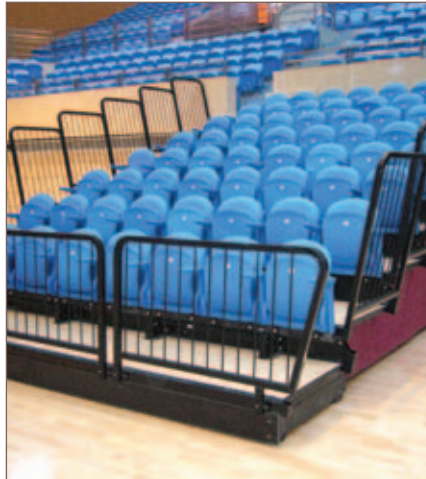

# in location

**auto-Q retractable seating is an efficient design to accommodate seated audiences whilst enabling versatile use of space.**

**The tiered structure has an option of benches or individual seats. The design complete with seating, flooring, steps and safety rails folds in and out with a concertina effect to store compactly against the wall or seat an entire audience.**

## THE SETTING

Transforming spaces in existing buildings, or as part of a new build, auto-Q retractable seating can totally change the function of a space, simply by adding audience facilities.

The **main hall, sports hall, conference hall, gym** or an array of different sized indoor spaces, can be simply and effectively turned into an auditorium or theatre. Helping to make a space versatile and increase its usability, auto-Q can fold compactly to the wall to give the full size of a room, or fold out to create fully tiered seating.